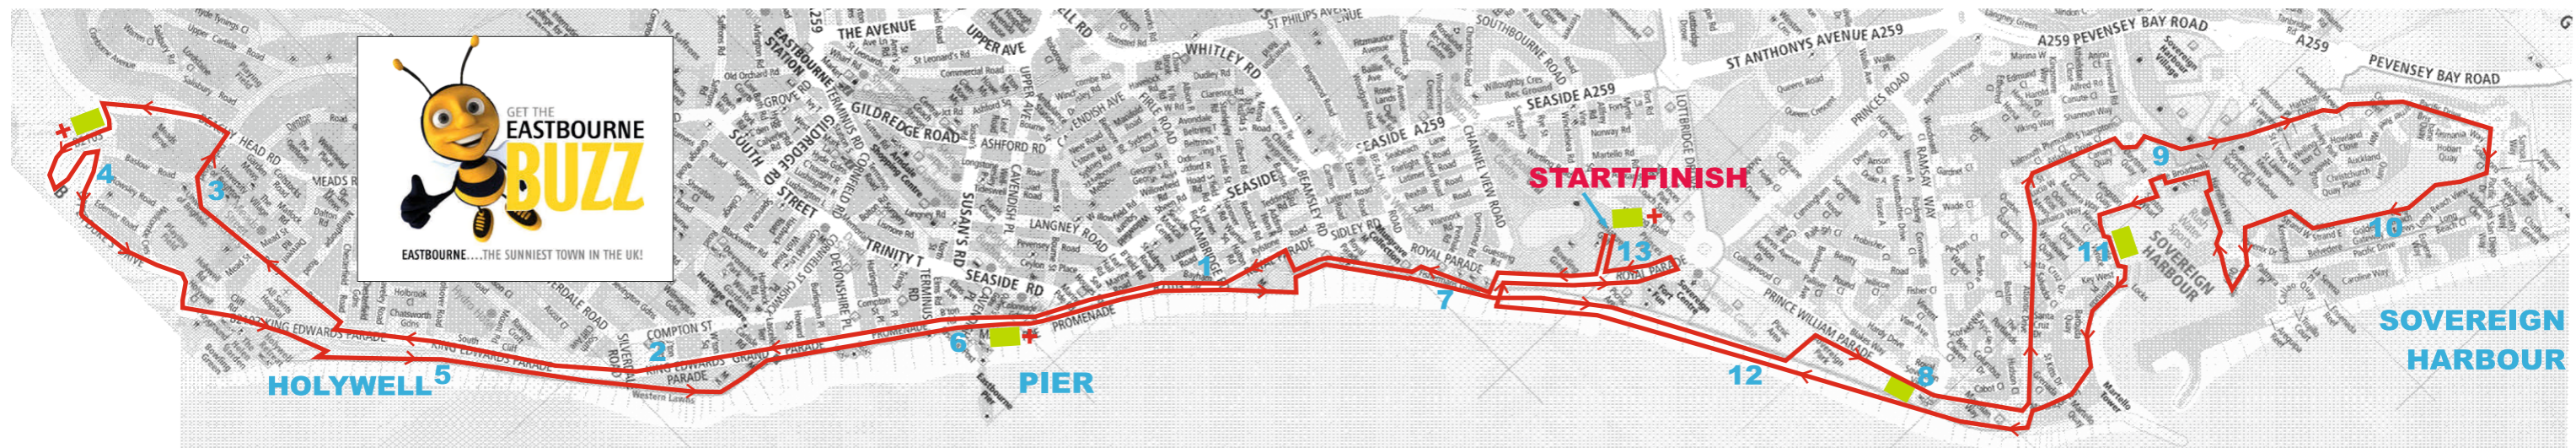

EASTBOURNE HOSPITALITY ASSOCIATION HALF MARATHON ROUTE

- 1 MILE MARKERS
- DRINKS POST
- + FIRST AID

START / FINISH in Princes Park (BN22 7LH) 10.00 am
Royal Parade (by Sovereign Centre eastern end of Seafront)